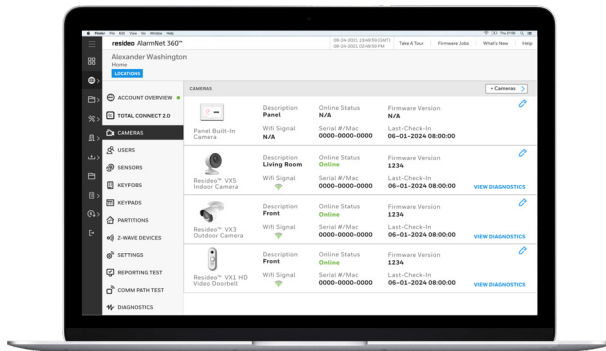

Anytime from anywhere access

Total Connect 2.0

Stay connected with HD video viewing and advanced event detection

Homeowners use the Total Connect 2.0 app to view live video, video event clips, camera configuration details, and more. Using the TC2 app, homeowners can control their connected home – security system, locks, and other devices – through one easy-to-use app.

**Resideo Total Connect 2.0
App for Homeowners**

AlarmNet 360®

Manage customer accounts anytime from anywhere

The AlarmNet 360 app and website enable anytime, anywhere account support for the VX Series. Dealers can remotely create and manage accounts, troubleshoot, diagnose connectivity and configuration issues and more via a web browser, iOS or Android device.