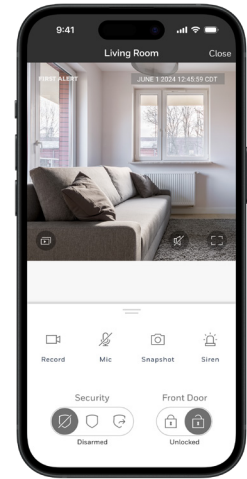

Anytime from anywhere access

Total Connect 2.0

Stay connected with HD video viewing and advanced event detection

Homeowners use the Total Connect 2.0 app to view live video, video event clips, camera configuration details, and more. Using the TC2 app, homeowners can control their connected home – security system, locks, and other devices – through one easy-to-use app.

**Resideo Total Connect 2.0
App for Homeowners**

AlarmNet 360®

Manage customer accounts anytime from anywhere

The AlarmNet 360 app and website enable anytime, anywhere account support for the VX Series. Dealers can remotely create and manage accounts, troubleshoot, diagnose connectivity and configuration issues and more via a web browser, iOS or Android device.

**AlarmNet 360 App
for Dealers**