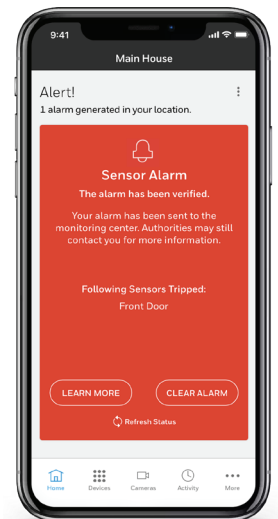

What minimum version of the Total Connect 2.0 App is required to use Alarm Cancel Verify?

- App version 6.39.1 for iOS
- App version 6.39.1.426.pr for Android

Alarm Confirmation and Dispatch screen. When an alarm has been verified (Slide to Dispatch) this screen will appear.

resideo

Resideo Technologies, Inc.
2 Corporate Center Dr. Suite 100
P.O. Box 9040
Melville, NY 11747
1-800-645-7492

For more information
resideo.com

TC2-ACV-Consumer | CP | 11/24
© 2024 Resideo Technologies, Inc.
All rights reserved