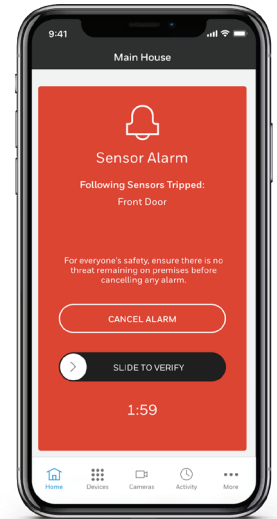

## Resideo Total Connect® 2.0

Announcing Resideo's latest feature for your Resideo Total Connect® 2.0 enabled security system

### Alarm Cancel Verify

As a Total Connect 2.0 user you can now use your app to:

- **Designate an active alarm as a Cancelled Alarm**
- **Or**
- **Designate an active alarm as "User Verified". (Slide to Verify)**

With the Alarm Cancel Verify feature the master user or an admin user can designate an active alarm as a verified or cancelled.

## How Do I “Cancel” or “Verify” an Active Alarm while Using my Total Connect 2.0 App?

- When your account has been enrolled with the Alarm Cancel Verify feature during an alarm event you will receive a new screen for the Total Connect 2.0 app. Sensor alarm screen.
- The Alarm Cancel Verify alarm screen will present information about the active alarm along with two new features; “Cancel Alarm” and “Slide to Verify”.
- During an active alarm the master or admin user can press the “Cancel Alarm” action button to cancel the active alarm.
- During an active alarm the master or admin user can toggle the “Slide to Dispatch” feature to verify an active alarm.
- Push notifications are required to be enabled on.
- Alarm events are required to be enabled on for notifications.