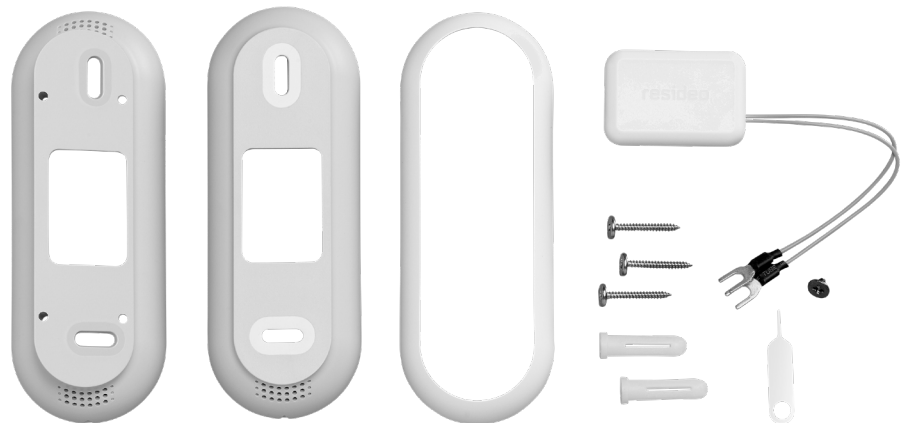

UV Resistant Design

PHYSICAL

Dimensions: 4.8in (120.7mm) x

1.8in (44.5mm) x 1.1in (28.5mm)

Weight: 5oz (144g)

Color: White with gray/white trim rings

Record, browse, and review important events

One SKU does it all: Finish color configured at install

Ordering Information

DESCRIPTION	DIMENSIONS	WEIGHT	OS-NO.
VX1 HD Video Doorbell	4.8in (120.7mm) x 1.8in (44.5mm) x 1.1in (28.5mm)	5oz (144g)	CAMW-WDB

FROM
resideo

www.resideo.com

Resideo Technologies, Inc.
2 Corporate Center Drive, Suite 100
P.O. Box 9040
Melville, NY 11747
Country of origin: Thailand