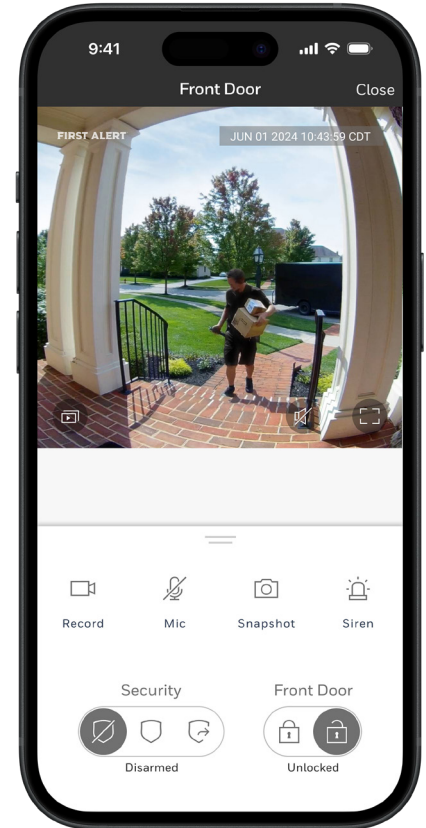

Homeowners access the VX1 features and capabilities using the app, which notifies homeowners of important activity anytime, anywhere. Using the app, homeowners can view high-quality live and recorded video with three fields of view to choose from, accommodating a variety of entryways.

UV Resistant Design

PHYSICAL

Dimensions: 4.8in (120.7mm) x

1.8in (44.5mm) x 1.1in (28.5mm)

Weight: 5oz (144g)

Color: White with gray/white trim rings

Record, browse, and review important events

One SKU does it all: Finish color configured at install

© 2024 Resideo Technologies, Inc.
All rights reserved. This product is manufactured
by Resideo Technologies, Inc. and its affiliates.
L/VX1HDVDD/D | DS | 06/24

First Alert HD Outdoor Camera CAMWE-WO

The First Alert VX3 HD Outdoor camera offers advanced event detection – distinguishing between people, packages, vehicles and animals. Your customers will say goodbye to false alarms and hello to notifications that matter most to them.

The outdoor camera offers a comprehensive set of video surveillance capabilities including night vision, color night vision, color night vision on-event, deterrent spotlight and siren. The camera features a high-resolution 2MP image sensor with WDR for crisp, clear, live and recorded video.